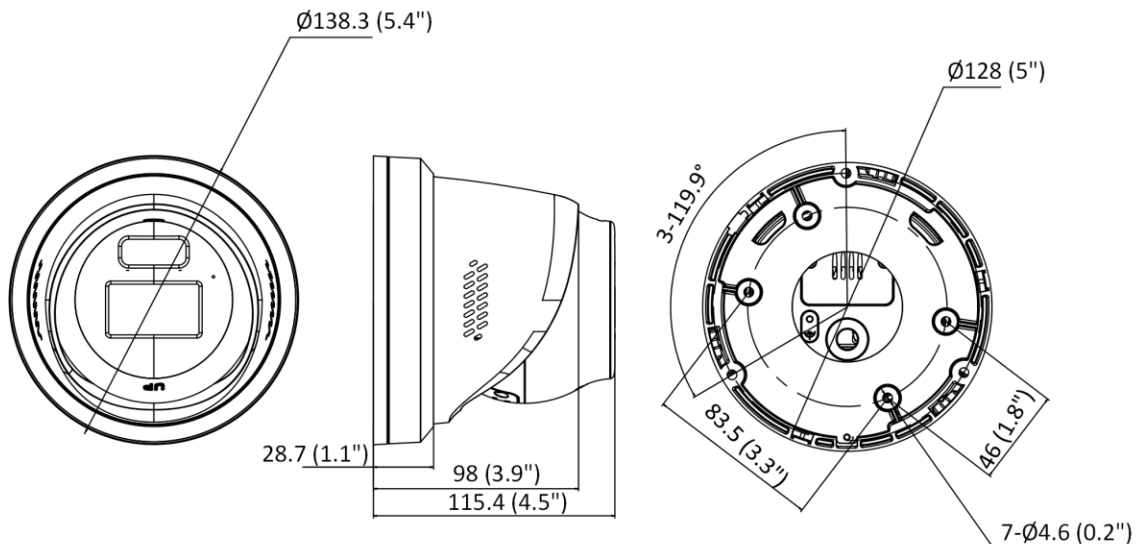

▪ Typical Application

Hikvision products are classified into three levels according to their anti-corrosion performance. Refer to the following description to choose for your using environment.

This model has MODERATE PROTECTION.

Level	Description
Top-level protection	Hikvision products at this level are equipped for use in areas where professional anti-corrosion protection is a must. Typical application scenarios include coastlines, docks, chemical plants, and more.
Moderate protection	Hikvision products at this level are equipped for use in areas with moderate anti-corrosion demands. Typical application scenarios include coastal areas about 2 kilometers (1.24 miles) away from coastlines, as well as areas affected by acid rain.
No specific protection	Hikvision products at this level are equipped for use in areas where no specific anti-corrosion protection is needed.

▪ Dimension

Unit: mm (inch)