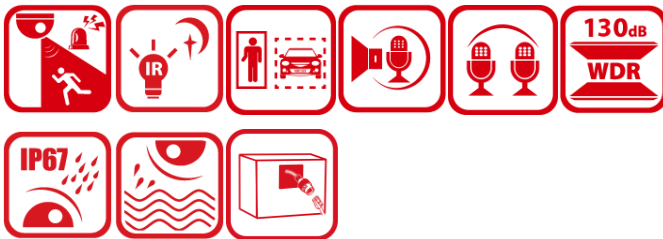

DS-2CD23166G3-IS2UY/S(L)(RB)

16MP Acusense Strobe Light and Audible Warning Fixed Turret Network Camera

Powered by

DarkFighter

AcuSense 3.0

- UHD: Ultra High Definition delivers lifelike immersion
- Person and vehicle classification based on deep learning
- Active strobe light and audio alarm (/SL: white light, /SRB: red & blue light)
- Excellent low-light performance via Powered by DarkFighter
- Crystal-clear audio with Built-in Arrayed Dual-Mic, and Smart PA Speaker
- Clear imaging against strong back light due to 130 dB true WDR technology
- Water and dust resistant (IP67)
- Anti-corrosion design, providing reliability and longevity compared to standard (NEMA 4X)
- Tamper-free & eco-friendly packaging